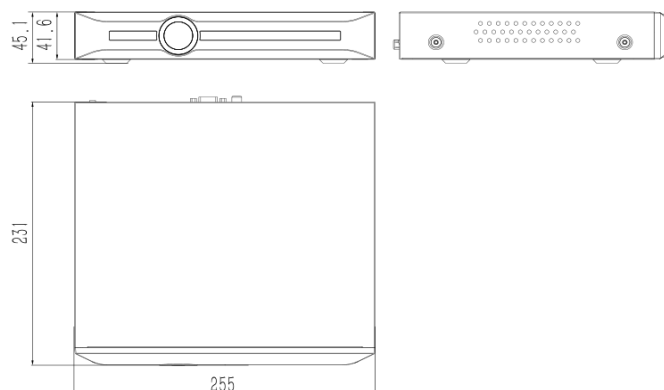

## Features

- S+265 Compression
- Up to 4K Resolution Recording
- Support 20-ch Intelligent Analysis Process
- Smart Search&Recording
- Support ANR Function
- Cloud upgrade,IPC Cloud upgrade
- Plug in free
- 1x HDMI, 1x VGA, Same Video Source, Max Resolution 4K
- 1 SATA(Up to 10TB), 2x USB
- UI V3.0,Support free dragging of UI navigation bar
- CE, FCC

## Dimensions